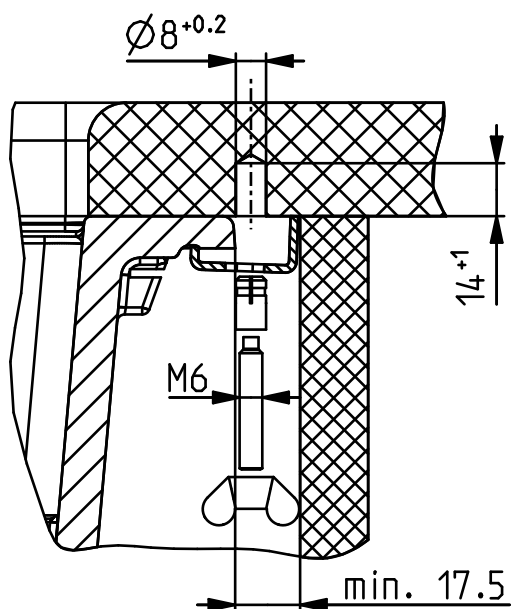

Installation into a cabinet with a mask - use of accessories 2 x 1135533 (not included)
 Vgradnja v omarico z masko - uporaba pribora 2 x 1135533 (ni priložen)

Cut-out 570x430-R8 G-U

Scale: 1:5

Format: A4