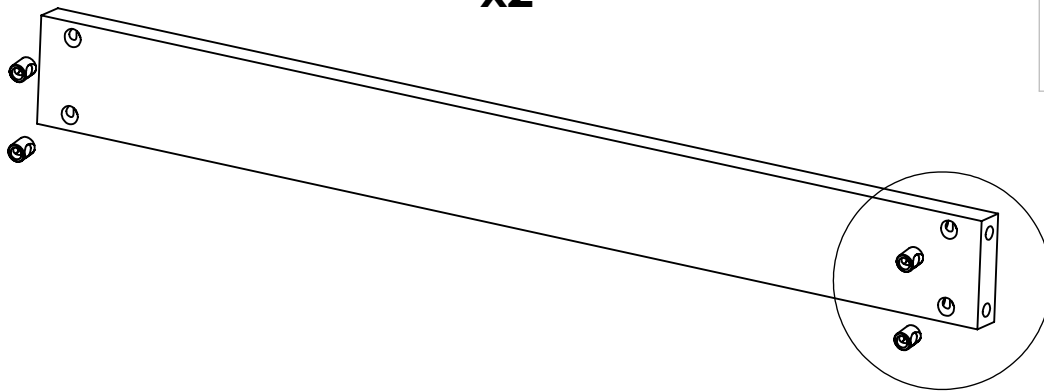

Prima.

Stol SAHARA

240x100 - 220x100 - 200x100 - 180x90

	DIM	STK	COLLI
1	240x100 - 220x100 - 200x100 - 180x90	1	1/4
2	785x670x240	1	2/4
3	785x670x240	1	3/4
4	910x100x55 - 910x100x55 - 840x100x55 - 790x100x55	1	4/4

Colli 3/4							
A	B	C	D	E	F	G	H
10X M8X30	10X M8	1X	6 8x	8x	8x	4x	1x 5

1.

x2

DETALJ A

8x

2.

x2

8x