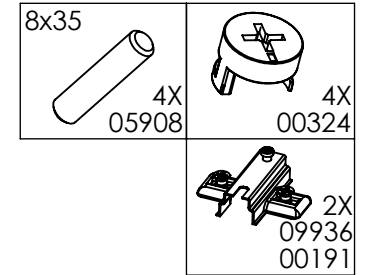

MEANDAR regal TV KOMODA 210

3.