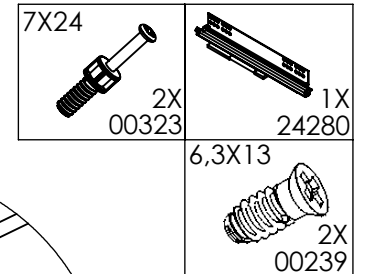

MEANDAR regal TV KOMODA 210

3.