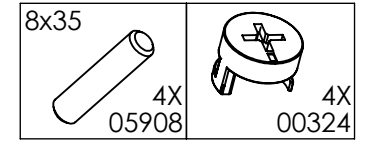

MEANDAR regal TV KOMODA 210

4.